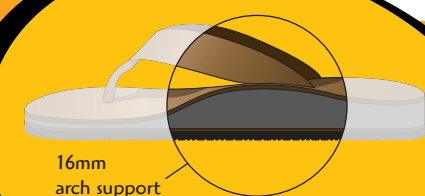

#405 BRN Full Grain Leather

Wing Crystal

Sizes: Women's 5-11
Arch Support: Med 16mm
PC3250/7000

#462 TOAST Leather

#462 BLK Leather

Archy Wedge

Sizes: Women's 5-11
Arch Support: High 19mm
PC3250/7000

#464 ROSE CROC Leather

#464 GRN CROC Leather

#464 RED CROC Leather

#464 BRN CROC Leather

16mm arch support

Minimum 16mm arch support on all sandals helps prevent tired and sore feet for all-day support.

Fisherman

Sizes: Men's 8-14
Arch Support: Med 16mm
PC4000/8500